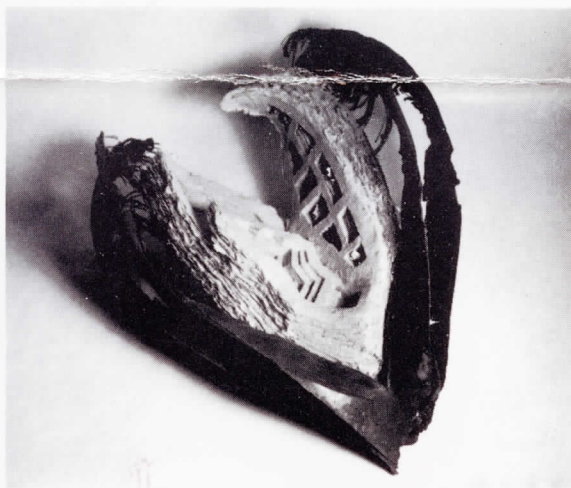

Dianne L. Reeves "Conceal in Life / Reveal in Death"
9 X 20 X 16½ in. Handmade Paper June, 1987

UNIVERSITY OF DALLAS
DIRECTOR, PAINTING PROG
UNIV OF DALLAS STATION
IRVING, TX 75061 A

The Fine Arts Galleries, located at the corner of Oakland
and Texas Streets, are open Monday through Friday,
9:00 am to 4:00 pm.